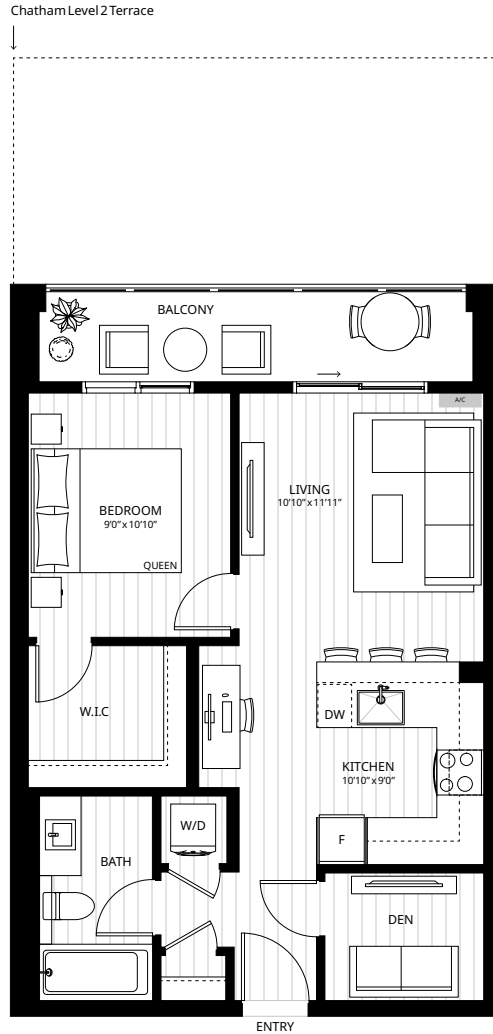

SUITE S2

Studio + 1 Bath
 394 Sq.Ft. Interior
 0-96 Sq.Ft. Exterior

SPENCER BLOCK

Level 2

Levels 3-4

Level 5

spencerblock.com

610 Herald Street & 635 Chatham Street
 Victoria, BC

spencerblock.com

610 Herald Street & 635 Chatham Street
 Victoria, BC

Devon
 PROPERTIES

SUITE A1

1 Bedroom + 1 Bath
 512 Sq.Ft. Interior
 164 Sq.Ft. Exterior

SPENCER BLOCK

Level 2

spencerblock.com

610 Herald Street & 635 Chatham Street
 Victoria, BC

Devon
 PROPERTIES

SUITE B2

1 Bedroom + Den + 1 Bath
 584 Sq.Ft. Interior
 70-284 Sq.Ft. Exterior

SPENCER BLOCK

Level 2

Levels 3-4

Level 5

spencerblock.com

610 Herald Street & 635 Chatham Street
 Victoria, BC

Devon
 PROPERTIES

SUITE B5

1 Bedroom + Den + 1 Bath
 576 Sq.Ft. Interior
 53-142 Sq.Ft. Exterior

SPENCER BLOCK

Level 2

Levels 3-4