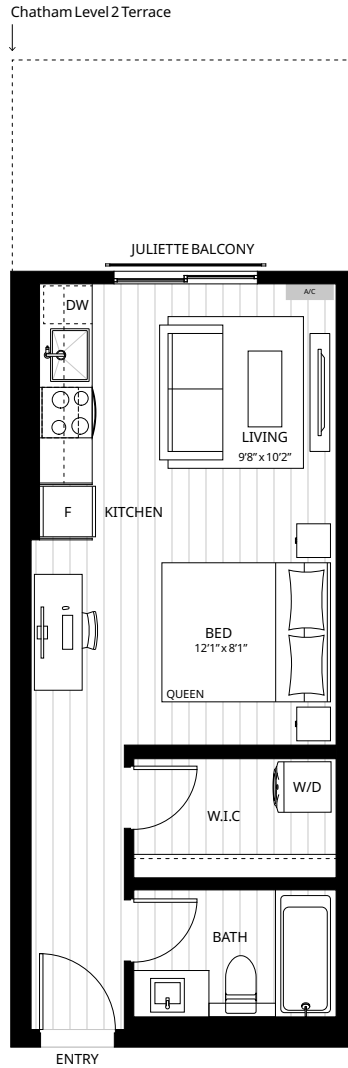

SUITE S2

Studio + 1 Bath
 394 Sq.Ft. Interior
 0-96 Sq.Ft. Exterior

SPENCER BLOCK

Level 2

Levels 3-4

Level 5

spencerblock.com

610 Herald Street & 635 Chatham Street
 Victoria, BC

Devon
 PROPERTIES

SUITE S5

Studio + 1 Bath
 430 Sq.Ft. Interior
 0-125 Sq.Ft. Exterior

SPENCER BLOCK

Level 2

Levels 3 - 4

Level 5

spencerblock.com

610 Herald Street & 635 Chatham Street
 Victoria, BC

Devon
 PROPERTIES

SUITE S8

Studio + 1 Bath
 418 Sq.Ft. Interior
 0-125 Sq.Ft. Exterior

SPENCER BLOCK

Level 2

Levels 3-4

Level 5

spencerblock.com

610 Herald Street & 635 Chatham Street
 Victoria, BC

Devon
 PROPERTIES

SUITE A1

1 Bedroom + 1 Bath
 512 Sq.Ft. Interior
 164 Sq.Ft. Exterior

SPENCER BLOCK

Level 2

spencerblock.com