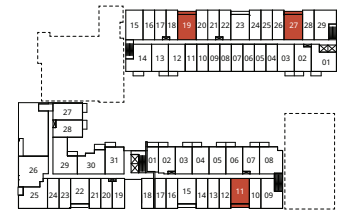

610 Herald Street & 635 Chatham Street
 Victoria, BC

Devon
 PROPERTIES

SUITE B2

1 Bedroom + Den + 1 Bath
 584 Sq.Ft. Interior
 70-284 Sq.Ft. Exterior

SPENCER BLOCK

Level 2

Levels 3-4

Level 5

spencerblock.com

610 Herald Street & 635 Chatham Street
 Victoria, BC

Devon
 PROPERTIES

SUITE B5

1 Bedroom + Den + 1 Bath
 576 Sq.Ft. Interior
 53-142 Sq.Ft. Exterior

SPENCER BLOCK

Level 2

Levels 3-4