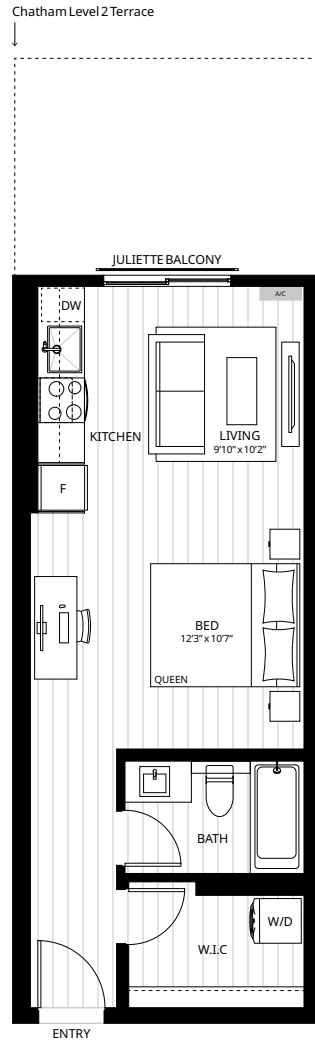

SUITE S2

Studio + 1 Bath
 394 Sq.Ft. Interior
 0-96 Sq.Ft. Exterior

SPENCER BLOCK

Level 2

Levels 3-4

Level 5

spencerblock.com

610 Herald Street & 635 Chatham Street
 Victoria, BC

Devon
 PROPERTIES

SUITE S5

Studio + 1 Bath
 430 Sq.Ft. Interior
 0-125 Sq.Ft. Exterior

SPENCER BLOCK

Level 2

Levels 3 - 4

Level 5

spencerblock.com

610 Herald Street & 635 Chatham Street
 Victoria, BC

Devon
 PROPERTIES

SUITE S8

Studio + 1 Bath
 418 Sq.Ft. Interior
 0-125 Sq.Ft. Exterior

SPENCER BLOCK

Level 2

Levels 3-4

Level 5

spencerblock.com

610 Herald Street & 635 Chatham Street
 Victoria, BC

Devon
 PROPERTIES

SUITE A1

1 Bedroom + 1 Bath
 512 Sq.Ft. Interior
 164 Sq.Ft. Exterior

SPENCER BLOCK

Level 2

spencerblock.com