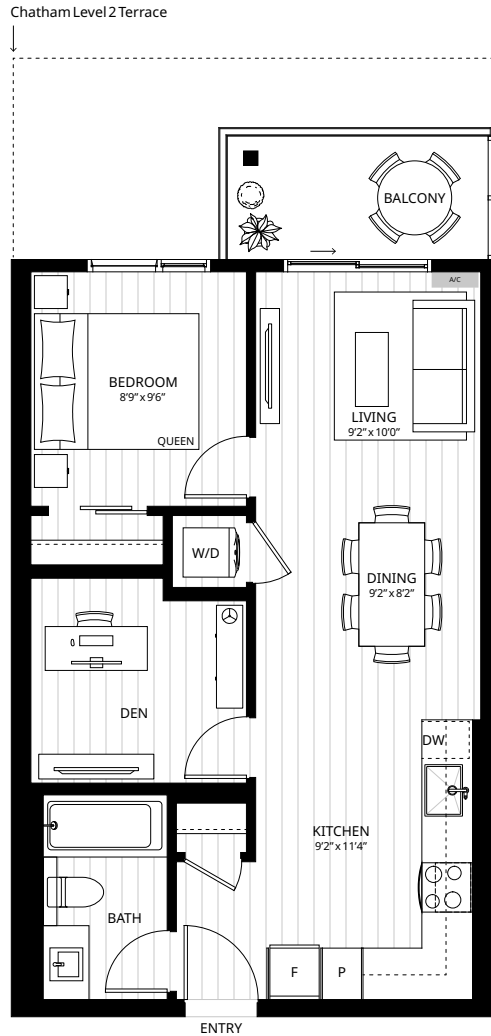

Devon
 PROPERTIES

SUITE S5

Studio + 1 Bath
 430 Sq.Ft. Interior
 0-125 Sq.Ft. Exterior

SPENCER BLOCK

Level 2

Levels 3 - 4

Level 5

spencerblock.com

610 Herald Street & 635 Chatham Street
 Victoria, BC

Devon
 PROPERTIES

SUITE B2

1 Bedroom + Den + 1 Bath
 584 Sq.Ft. Interior
 70-284 Sq.Ft. Exterior

SPENCER BLOCK

Level 2

Levels 3-4

Level 5

spencerblock.com

610 Herald Street & 635 Chatham Street
 Victoria, BC

Devon
 PROPERTIES

SUITE B5

1 Bedroom + Den + 1 Bath
 576 Sq.Ft. Interior
 53-142 Sq.Ft. Exterior

SPENCER BLOCK

Level 2

Levels 3-4

Level 5

Level 6

spencerblock.com

610 Herald Street & 635 Chatham Street
 Victoria, BC

Devon
 PROPERTIES

SUITE B6

1 Bedroom + Den + 1 Bath
 551 Sq.Ft. Interior
 53-142 Sq.Ft. Exterior

SPENCER BLOCK