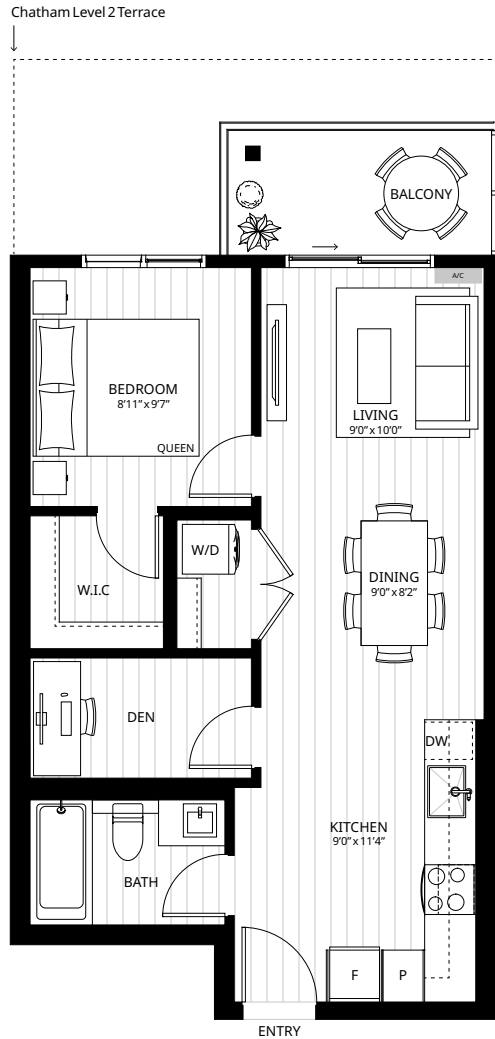

SUITE S2

Studio + 1 Bath
 394 Sq.Ft. Interior
 0-96 Sq.Ft. Exterior

SPENCER BLOCK

Level 2

Levels 3-4

Level 5

spencerblock.com

610 Herald Street & 635 Chatham Street
 Victoria, BC

Devon
 PROPERTIES

SUITE S5

Studio + 1 Bath
 430 Sq.Ft. Interior
 0-125 Sq.Ft. Exterior

SPENCER BLOCK

Level 2

Levels 3 - 4

Level 5

spencerblock.com

spencerblock.com

610 Herald Street & 635 Chatham Street
 Victoria, BC

Devon
 PROPERTIES

SUITE B5

1 Bedroom + Den + 1 Bath
 576 Sq.Ft. Interior
 53-142 Sq.Ft. Exterior

SPENCER BLOCK

Level 2

Levels 3-4

Level 5

Level 6

spencerblock.com

610 Herald Street & 635 Chatham Street
 Victoria, BC

Devon
 PROPERTIES

SUITE B6

1 Bedroom + Den + 1 Bath
 551 Sq.Ft. Interior
 53-142 Sq.Ft. Exterior

SPENCER BLOCK