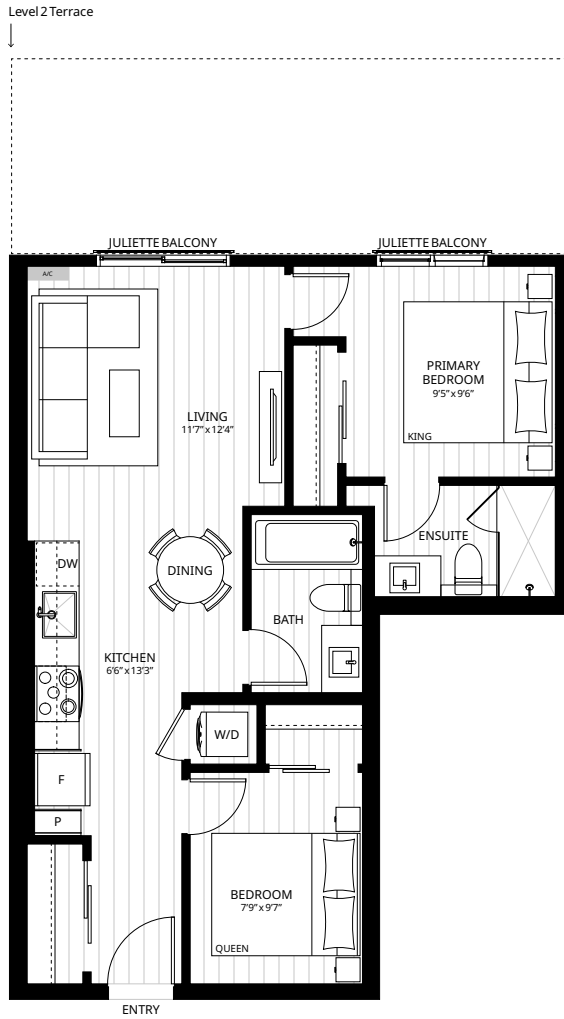

SUITE D1

Junior 2 Bedroom + 1 Bath
665 Sq.Ft. Interior
0-195 Sq.Ft. Exterior

SPENCER BLOCK

Level 2