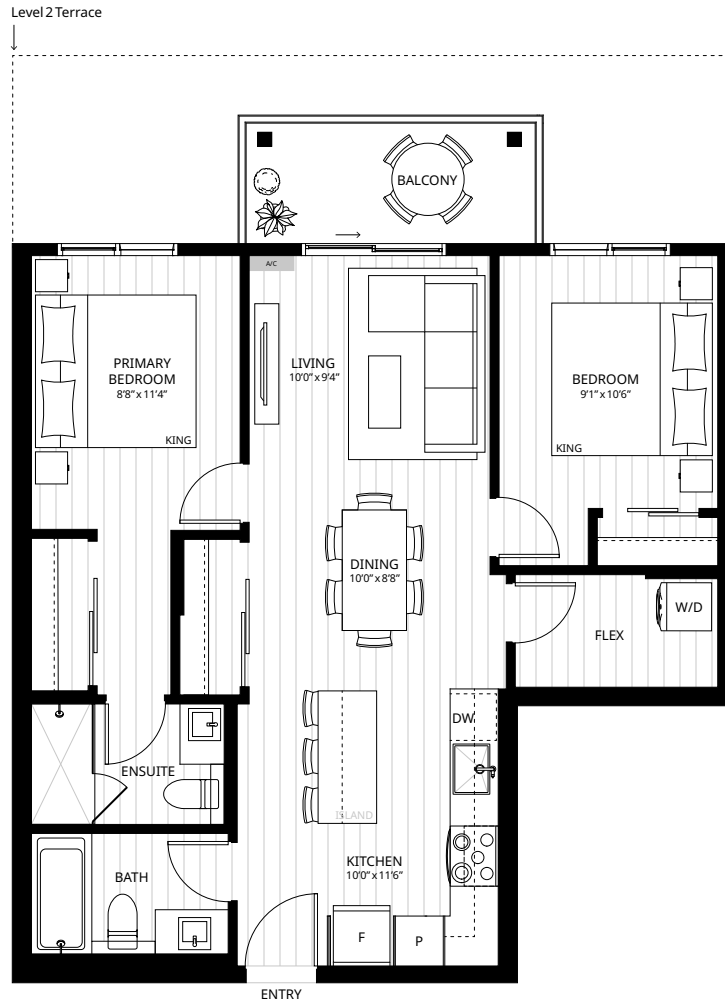

SUITE S2

Studio + 1 Bath
 394 Sq.Ft. Interior
 0-96 Sq.Ft. Exterior

SPENCER BLOCK

Level 2

Levels 3-4

Level 5

spencerblock.com

610 Herald Street & 635 Chatham Street
 Victoria, BC

Devon
 PROPERTIES

SUITE S5

Studio + 1 Bath
 430 Sq.Ft. Interior
 0-125 Sq.Ft. Exterior

SPENCER BLOCK

Level 2

Levels 3 - 4

Level 5

spencerblock.com

Devon
 PROPERTIES

SUITE F1

2 Bedroom + 2 Bath
 695 Sq.Ft. Interior
 58 Sq.Ft. Exterior

SPENCER BLOCK

Levels 3 - 4

Level 5

spencerblock.com

610 Herald Street & 635 Chatham Street
 Victoria, BC

Devon
 PROPERTIES

SUITE F2

2 Bedroom + 2 Bath
 779 Sq.Ft. Interior
 63-220 Sq.Ft. Exterior

SPENCER BLOCK

Level 2

Levels 3-4

Level 5

spencerblock.com