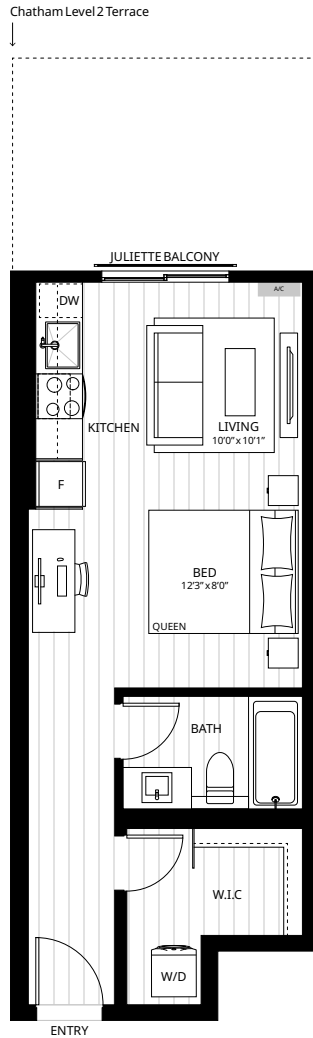

SUITE S2

Studio + 1 Bath
 394 Sq.Ft. Interior
 0-96 Sq.Ft. Exterior

SPENCER BLOCK

Level 2

Levels 3-4

Level 5

spencerblock.com

610 Herald Street & 635 Chatham Street
 Victoria, BC

Devon
 PROPERTIES

SUITE S5

Studio + 1 Bath
 430 Sq.Ft. Interior
 0-125 Sq.Ft. Exterior

SPENCER BLOCK

Level 2

Levels 3 - 4

Level 5

spencerblock.com

610 Herald Street & 635 Chatham Street
 Victoria, BC

Devon
 PROPERTIES

SUITE S8

Studio + 1 Bath
 418 Sq.Ft. Interior
 0-125 Sq.Ft. Exterior

SPENCER BLOCK

Level 2

Levels 3-4

Level 5

spencerblock.com

610 Herald Street & 635 Chatham Street
 Victoria, BC

Devon
 PROPERTIES

SUITE A1

1 Bedroom + 1 Bath
 512 Sq.Ft. Interior
 164 Sq.Ft. Exterior

SPENCER BLOCK

Level 2

spencerblock.com