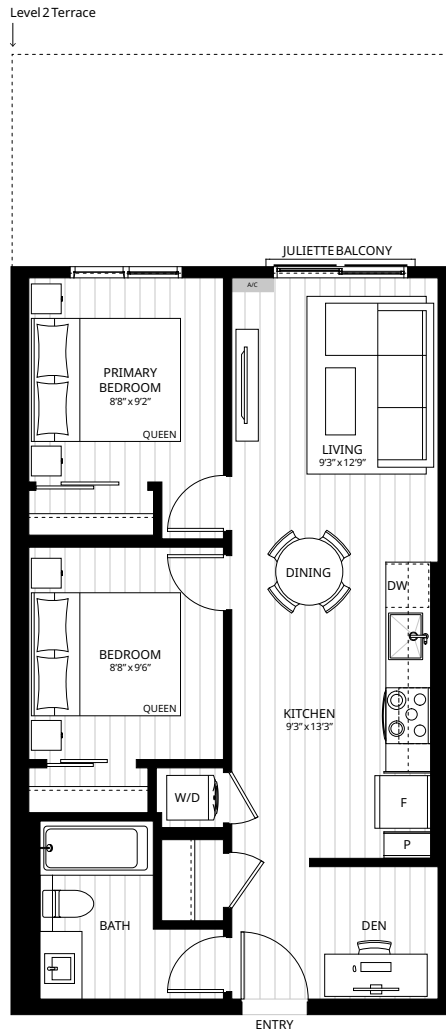

Level 5

Level 6

spencerblock.com

610 Herald Street & 635 Chatham Street
 Victoria, BC

Devon
 PROPERTIES

SUITE B6

1 Bedroom + Den + 1 Bath
 551 Sq.Ft. Interior
 53-142 Sq.Ft. Exterior

SPENCER BLOCK

Junior 2 Bedroom + 1 Bath
 631 Sq.Ft. Interior
 0-173 Sq.Ft. Exterior

SPENCER BLOCK

Level 2

Levels 3-4

Level 5

spencerblock.com

610 Herald Street & 635 Chatham Street
 Victoria, BC

Devon
 PROPERTIES

Devon
 PROPERTIES

SUITE F1

2 Bedroom + 2 Bath
 695 Sq.Ft. Interior
 58 Sq.Ft. Exterior

SPENCER BLOCK

Levels 3 - 4

Level 5

spencerblock.com

610 Herald Street & 635 Chatham Street
 Victoria, BC

Devon
 PROPERTIES

SUITE F2

2 Bedroom + 2 Bath
 779 Sq.Ft. Interior
 63-220 Sq.Ft. Exterior

SPENCER BLOCK

Level 2

Levels 3-4

Level 5

spencerblock.com