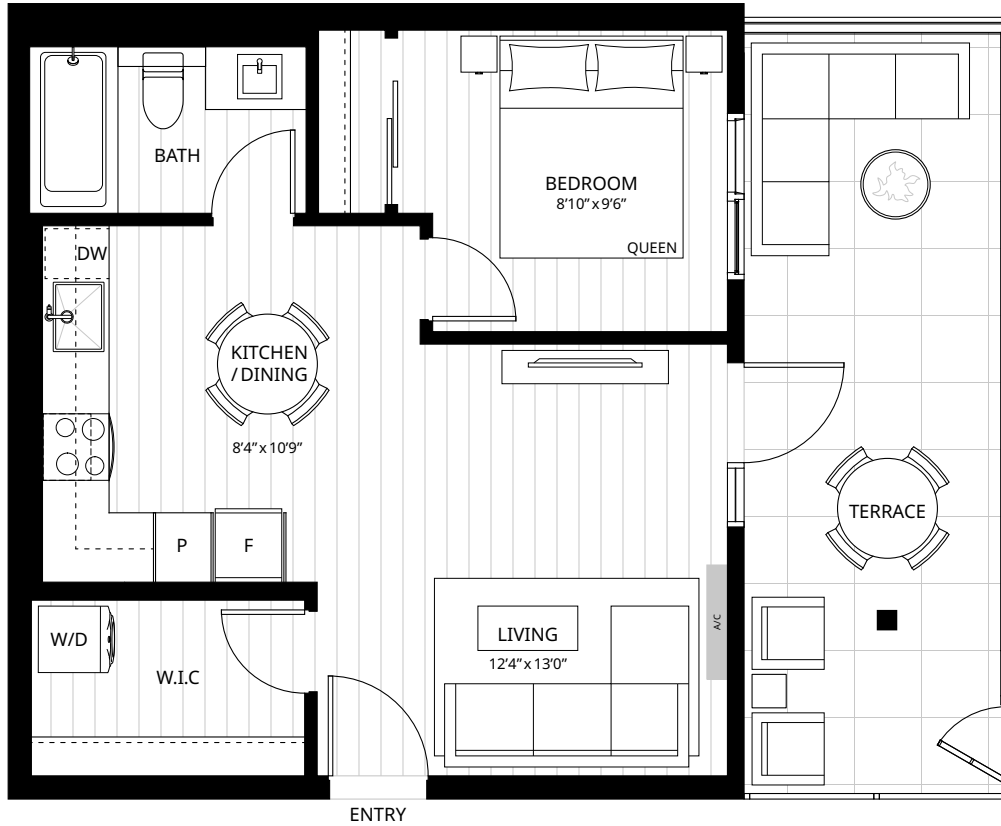

Devon
 PROPERTIES

SUITE S5

Studio + 1 Bath
 430 Sq.Ft. Interior
 0-125 Sq.Ft. Exterior

SPENCER BLOCK

Level 2

Levels 3 - 4

Level 5

spencerblock.com

spencerblock.com

610 Herald Street & 635 Chatham Street
 Victoria, BC

Devon
 PROPERTIES

SUITE A1

1 Bedroom + 1 Bath
 512 Sq.Ft. Interior
 164 Sq.Ft. Exterior

SPENCER BLOCK

Level 2

spencerblock.com

610 Herald Street & 635 Chatham Street
 Victoria, BC

Devon
 PROPERTIES

SUITE B2

1 Bedroom + Den + 1 Bath
 584 Sq.Ft. Interior
 70-284 Sq.Ft. Exterior

SPENCER BLOCK

Level 2

Levels 3-4

Level 5

spencerblock.com

610 Herald Street & 635 Chatham Street
 Victoria, BC

Devon
 PROPERTIES

SUITE B5

1 Bedroom + Den + 1 Bath
 576 Sq.Ft. Interior
 53-142 Sq.Ft. Exterior

SPENCER BLOCK

Level 2

Levels 3-4